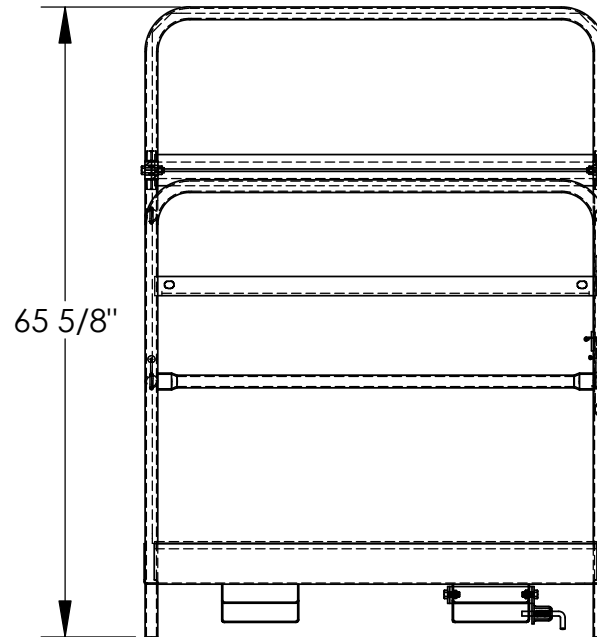

# WP-4848. WORK PLATFORM. LOW BACK

ALL SPECIAL UNITS  
ARE NON-RETURNABLE

3D VIEW SHOWN FOR REFERENCE ONLY

## STANDARD FEATURES

MODEL NUMBER IS WP-4848  
OVERALL WIDTH IS 48"  
USABLE WIDTH IS 46 11/16"  
OVERALL LENGTH IS 50 5/8"  
USABLE LENGTH IS 45 3/8"  
OVERALL HEIGHT IS 65 5/8"  
CAPACITY 1,000 LBS.