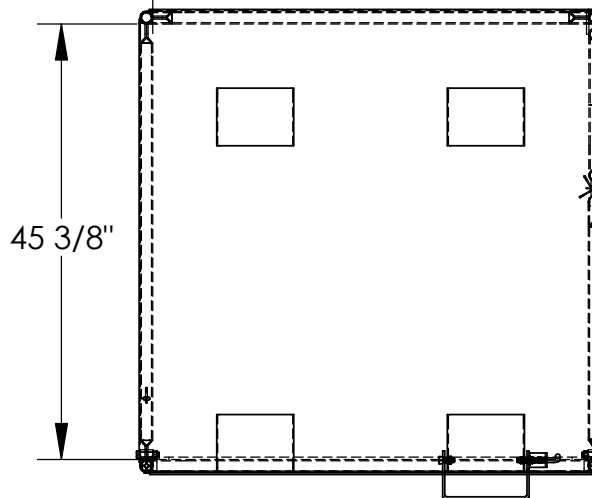

# WP-4848. WORK PLATFORM. LOW BACK

ALL SPECIAL UNITS  
ARE NON-RETURNABLE

3D VIEW SHOWN FOR REFERENCE ONLY

## STANDARD FEATURES

MODEL NUMBER IS WP-4848  
OVERALL WIDTH IS 48"  
USABLE WIDTH IS 46 11/16"  
OVERALL LENGTH IS 50 5/8"  
USABLE LENGTH IS 45 3/8"  
OVERALL HEIGHT IS 65 5/8"  
CAPACITY 1,000 LBS.