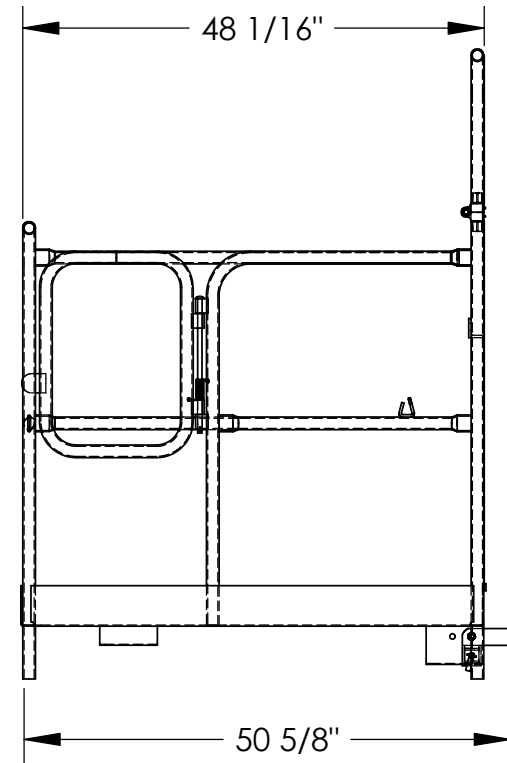

# WP-4848. WORK PLATFORM. LOW BACK

ALL SPECIAL UNITS  
ARE NON-RETURNABLE

3D VIEW SHOWN FOR REFERENCE ONLY

## STANDARD FEATURES

MODEL NUMBER IS WP-4848  
OVERALL WIDTH IS 48"  
USABLE WIDTH IS 46 11/16"  
OVERALL LENGTH IS 50 5/8"  
USABLE LENGTH IS 45 3/8"  
OVERALL HEIGHT IS 65 5/8"  
CAPACITY 1,000 LBS.