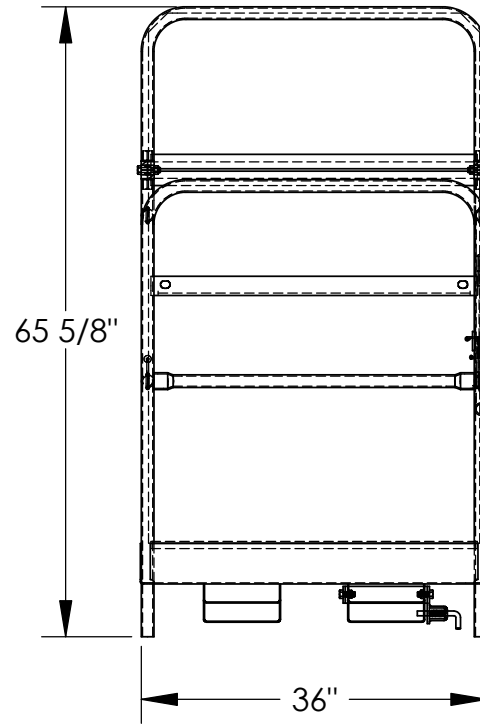

ALL SPECIAL UNITS
ARE NON-RETURNABLE

STANDARD FEATURES

MODEL NUMBER IS WP-3648
OVERALL WIDTH IS 36"
USABLE WIDTH IS 34 11/16"
OVERALL LENGTH IS 50 7/8"
USABLE LENGTH IS 45 9/16"
OVERALL HEIGHT IS 65 5/8"
CAPACITY 1,000 LBS.

SPECIAL FEATURES

NONE