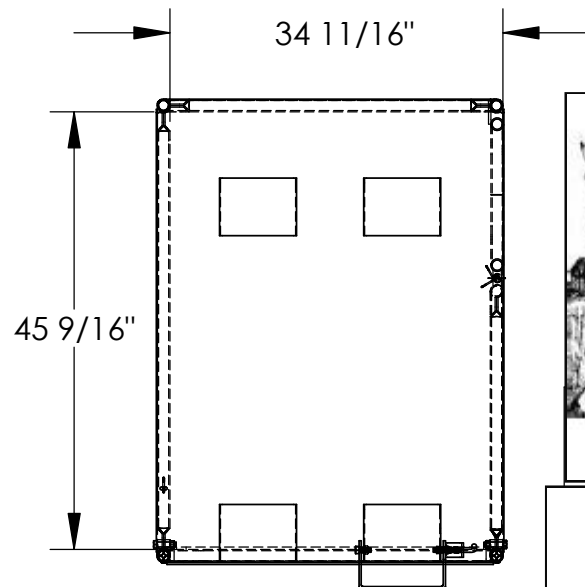

ALL SPECIAL UNITS
ARE NON-RETURNABLE

STANDARD FEATURES

MODEL NUMBER IS WP-3648
OVERALL WIDTH IS 36"
USABLE WIDTH IS 34 11/16"
OVERALL LENGTH IS 50 7/8"
USABLE LENGTH IS 45 9/16"
OVERALL HEIGHT IS 65 5/8"
CAPACITY 1,000 LBS.

SPECIAL FEATURES

NONE