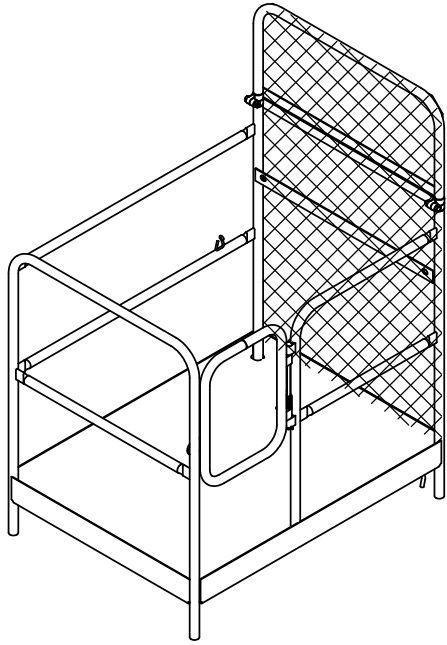

# WP-3648, WORK PLATFORM, LOW BACK

APPROXIMATE WEIGHT IS: 222.42 lbs.

\*\*\* ANY ADDITIONS, DELETIONS, OR OMISSIONS MUST BE CORRECTED ON THIS DRAWING AS THIS DRAWING WILL BE CONSIDERED ALL INCLUSIVE \*\*\*  
ALL GRAPHICS PROVIDED ARE FOR REFERENCE ONLY. IF CERTAIN DIMENSIONS ARE CRITICAL PLEASE VERIFY THOSE DIMENSIONS WITH YOUR SALESPERSON

3D VIEW SHOWN FOR REFERENCE ONLY

ALL SPECIAL UNITS  
ARE NON-RETURNABLE

## STANDARD FEATURES

MODEL NUMBER IS WP-3648  
OVERALL WIDTH IS 36"  
USABLE WIDTH IS 34 11/16"  
OVERALL LENGTH IS 50 7/8"  
USABLE LENGTH IS 45 9/16"  
OVERALL HEIGHT IS 65 5/8"  
CAPACITY 1,000 LBS.