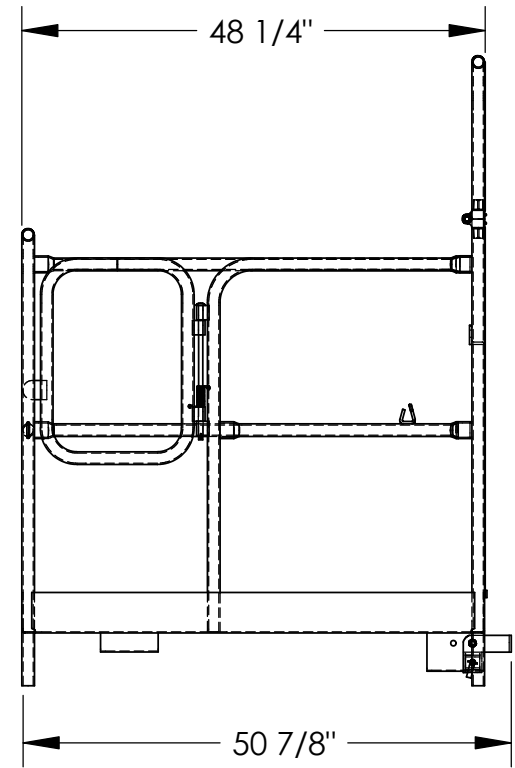

ALL SPECIAL UNITS
ARE NON-RETURNABLE

STANDARD FEATURES

MODEL NUMBER IS WP-3648
OVERALL WIDTH IS 36"
USABLE WIDTH IS 34 11/16"
OVERALL LENGTH IS 50 7/8"
USABLE LENGTH IS 45 9/16"
OVERALL HEIGHT IS 65 5/8"
CAPACITY 1,000 LBS.

SPECIAL FEATURES

NONE