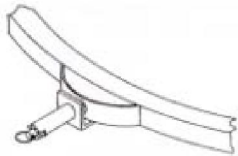

CA-72-2	$688.00	72" Diameter	2"	2,000	86
CA-72-4	$737.00	72" Diameter	2"	4,000	90
CA-72-6	$802.00	72" Diameter	2"	6,000	95
Special Carousel Options					
Model	Price	Description	Net Weight (lbs)		
CA-BASE-12	$497.00	Elevated Base - 40"Wx40"Lx12"H	345		
CA-BASE-24	$654.00	Elevated Base - 40"Wx40"Lx24"H	460		
CA-TP-4848-R	$286.00	1/4" Thick top plate 48" Dia.	253		
CA-TP-4848-S	$286.00	1/4" thick top plate 48"Wx48"L	253		
CA-S-STEEL	$291.00	Stainless Steel Rings (40" Dia. only)	54		
CA-HBK	$94.00	Manual Brake (field installed)	5		
CA-HOD	$132.00	Hand operated locking detent (factory installed)	10		
CA-FTK	$178.00	Foot operated locking detent (factory installed)	11		

Hand Operated locking detent locks carousel every 90°
model CA-HOD