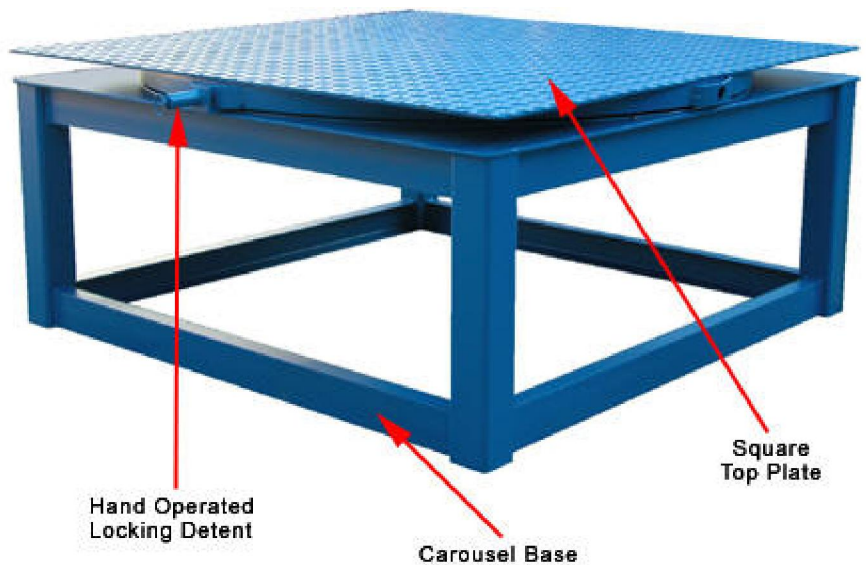

Carousel rotates materials 360 degrees with the assistance of an operator. Loading and unloading operations can be done more efficiently with less fatigue and risk of back injury.

- May be added to an existing work bench, scissor table or simply placed on the floor.
 - Constructed from two pieces of rolled structural angle.
 - Series of roller bearings transfer the load smoothly and evenly to the supporting surface.
 - Four guide rollers keep the rings aligned.
- The overall height of the carousel is only 2.25"

CA-72-2	\$688.00	72" Diameter	2"	2,000	86
CA-72-4	\$737.00	72" Diameter	2"	4,000	90
CA-72-6	\$802.00	72" Diameter	2"	6,000	95
Special Carousel Options					
Model	Price	Description	Net Weight (lbs)		
CA-BASE-12	\$497.00	Elevated Base - 40"Wx40"Lx12"H	345		
CA-BASE-24	\$654.00	Elevated Base - 40"Wx40"Lx24"H	460		
CA-TP-4848-R	\$286.00	1/4" Thick top plate 48" Dia.	253		
CA-TP-4848-S	\$286.00	1/4" thick top plate 48"Wx48"L	253		
CA-S-STEEL	\$291.00	Stainless Steel Rings (40" Dia. only)	54		
CA-HBK	\$94.00	Manual Brake (field installed)	5		
CA-HOD	\$132.00	Hand operated locking detent (factory installed)	10		
CA-FTK	\$178.00	Foot operated locking detent (factory installed)	11		