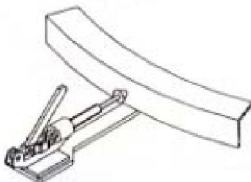

Hand operated manual brake locks carousel in any position
model CA-HBK